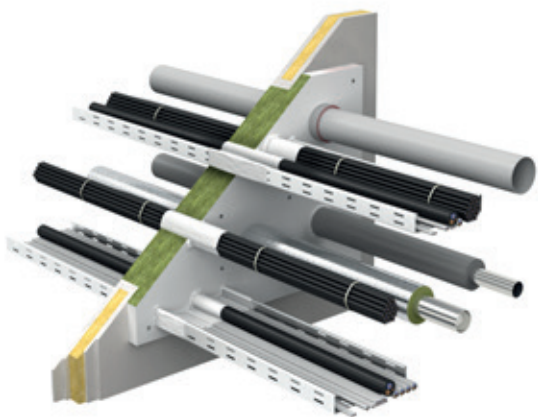

PYRO-SAFE® Flammotect OSI

Mixed penetration sealing system made of mineral-fibre boards and ablative coating for access and installation from one side only.

Fire resistance class

max. EI 120 acc. to EN 13501-2

Field of Application

- Shaft wall, Plasterboard wall, solid wall, floor

System data

| | | |
|-------------------------------------|-------|--|
| Certificate of usability | | ETA14/0418 |
| Thickness structural element | Wall | ≥ 40 (shaft wall) ≥ 100 (LPW) |
| | Floor | ≥ 150 |
| Sealing thickness | Wall | ≥ 100 |
| | Floor | ≥ 100 |
| Maximum sealing size | Wall | 450 x 370 (shaft wall) 1175 x 800 (LPW) |
| | Floor | 1300 x 1100 |