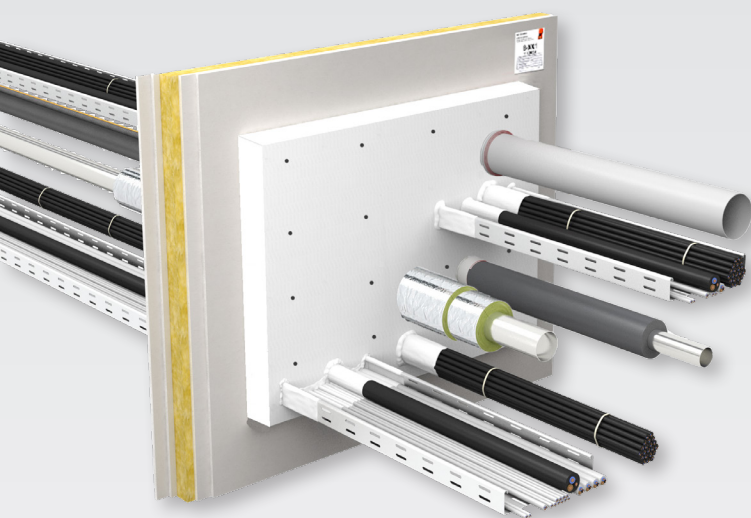

PYRO-SAFE®

Flammotect OSI

max. EI 120 acc. to EN 13501-2

Mixed penetration sealing system made of mineral-fibre boards and ablative coating for access and installation from one side only

System Data

Certificate of usability	ETA-14/0418	
Thickness structural element	Wall	≥ 40
	Floor	≥ 150
Sealing thickness	Wall	≥ 100
	Floor	≥ 100
Maximum sealing size	Wall	1175 x 800
	Floor	1300 x 1100

Dimensions in mm

General Information

Field of application

- Plasterboard wall, shaft wall, solid wall, floors

Allowed services

Services		Maximum Diameter
	Cables	≤ 80
	Cable bundles	≤ 100 / ≤ 21
	Cable trays	without restrictions
	Special-duo-coax bundles	≤ 90 / ≤ 14 (bundle / cable)
	EIC single	≤ 32 / ≤ 21
	EIC bundled	≤ 100 / ≤ 32 / ≤ 21
	PE-lines „speed pipes“	24x ≤ 7,0 7x ≤ 10,0 5x ≤ 12,0
	Combustible pipes	≤ 125
	Multilayer pipes	≤ 63
	Noncombustible pipes with insulation made of mineral fibre	≤ 114,3 (steel) ≤ 88,9 (copper)
	Noncombustible pipes with insulation made of FEF	≤ 42
	HVAC split-line-combinations	✓

Dimensions in mm

PYRO-SAFE®

Flammotect OSI

max. EI 120 acc. to EN 13501-2

Products

	<p>PYRO-SAFE® FLAMMOTECT-A Fire protection coating Coating</p> <p>12.5 kg pail – Art.-No. 01155101 15.0 kg pail – Art.-No. 01155105</p> <p>Solid emulsion</p> <p>12.5 kg pail – Art.-No. 01155106 15.0 kg pail – Art.-No. 01155107</p> <p>Filler</p> <p>12.5 kg pail – Art.-No. 01155104 15.0 kg pail – Art.-No. 01155109</p>
	<p>Mineral fibre board – one side pre-coated with PYRO-SAFE® FLAMMOTECT-A</p> <p>1,000 x 600 x 60 mm – Art.-No. 01181160</p>
	<p>PYRO-SAFE® DG-CR 1.5 Fire protection wrap</p> <p>Roll: length 10 m x width 125 mm – Art.-No. 01261125</p>
	<p>PYRO-SAFE® DG-CR BS Fire protection wrap</p> <p>Roll: length 10 m x width 100 mm – Art.-No. 01264100</p>
	<p>Lamella mat "Klimarock"</p> <p>3,05 m² per roll – Art.-No. 01187100</p>
	<p>Loose mineral wool</p> <p>10 kg bag – Art.-No. 01183000</p>
	<p>Label svt</p> <p>1 piece – Art.-No. 01229000</p>